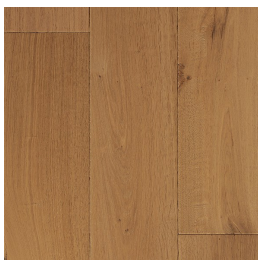

Sweetgrass | MCK517

CHARLESTON COLLECTION

Fumed and Aged French Oak

DIMENSIONS & CONSTRUCTION	9/16" x 8" x 75" RL (LCF only) 4mm Sawn Face Engineered
PACKAGING	24.41 Square Feet/Carton
SURFACE TREATMENT	Wire Brushed With Hand Carved Edges and Ends
FINISH	High Penetrative Transparent Base to Create True Oil Look
GRADE LEVEL & INSTALLATION	On, Above, Below Glue, Staple, Float Adhesive: Palmetto Road
WARRANTIES	50 Year Residential; 5 Year Commercial

CHARLESTON COLLECTION

Timeless beauty with modern sophistication

Much like the elegant city for which it is named, the Charleston Collection of fine French Oak hardwood perfectly balances timeless beauty with modern sophistication. To craft these heirloom floors, artisans hand-select fine French Oak sourced from Belgium and France and lightly wire brush each plank while hand carving every edge and end. An unprecedented fuming technique is used to age the natural oak grain and lock in the signature colors that perfectly capture the beauty of the Lowcountry.

WATERFRONT
MCCH742LCF

SAND DOLLAR
MCAL770LCF

FOLLY
MCPE627LCF

SEA OATS
MCVT815LCF

COTTON FIELD
MCTP808LCF

MAGNOLIA
MCSB445LCF

OYSTER SHELL
MCMN692T

SAND DUNE
MCGR524LCF