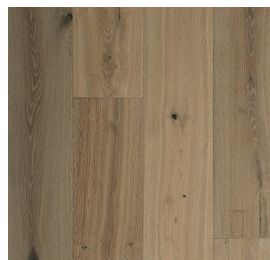

GARDEN GATE
MCRC483LCF