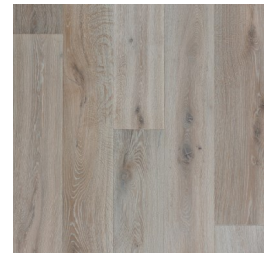

Sweetgrass | MCK517

CHARLESTON COLLECTION

Fumed and Aged French Oak

DIMENSIONS & CONSTRUCTION	9/16" x 8" x 75" RL (LCF only) 4mm Sawn Face Engineered
PACKAGING	24.41 Square Feet/Carton
SURFACE TREATMENT	Wire Brushed With Hand Carved Edges and Ends
FINISH	High Penetrative Transparent Base to Create True Oil Look
GRADE LEVEL & INSTALLATION	On, Above, Below Glue, Staple, Float Adhesive: Palmetto Road
WARRANTIES	50 Year Residential; 5 Year Commercial

CHARLESTON COLLECTION

Timeless beauty with modern sophistication

Much like the elegant city for which it is named, the Charleston Collection of fine French Oak hardwood perfectly balances timeless beauty with modern sophistication. To craft these heirloom floors, artisans hand-select fine French Oak sourced from Belgium and France and lightly wire brush each plank while hand carving every edge and end. An unprecedented fuming technique is used to age the natural oak grain and lock in the signature colors that perfectly capture the beauty of the Lowcountry.

WATERFRONT
MCCH742LCF

SAND DOLLAR
MCAL770LCF

FOLLY
MCPE627LCF

SEA OATS
MCVT815LCF

COTTON FIELD
MCTP808LCF

MAGNOLIA
MCSB445LCF

OYSTER SHELL
MCMN692T

SAND DUNE
MCGR524LCF