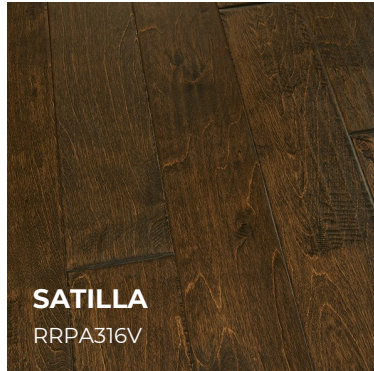

Scan to learn more

Satilla

RIVER RIDGE COLLECTION

Engineered
Birch

50 Year
Warranty

Lacey Act Compliant
Floor Score Certified
CARB Certified

On, Above,
Below

Glue, Nail,
Staple, Float

ABOUT THE RIVER RIDGE COLLECTION

Palmetto Road's River Ridge Collection provides effortless elegance throughout the home. Offered in classic stain colors and varied length boards, this engineered series is created from the finest cold weather Birch hardwood. Each 5" fixed-width plank has been lightly hand scraped, distressed, and chiseled to add extra character to your finished surface

SPECIFICATIONS

Construction	Engineered	Finish	Ultra-Transparent Aluminum Oxide
Species	Birch	Gloss Level	Satin
Dimensions	5" x 15"-48" RL	Packaging	19.69 sf/ctn
Thickness	3/8"	Installation	Glue, nail, staple, float
Wear Layer	1.2 mm	Grade	On, above, below
Surface Treatment	Hand scraped, chiseled & lightly distressed	Warranty	50 yr. residential, 5 yr. commercial