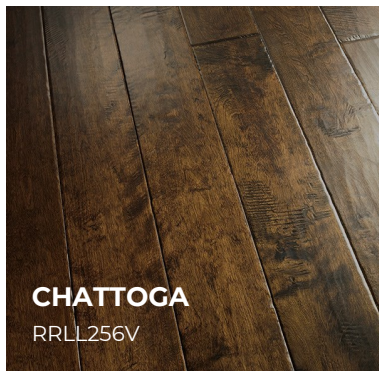

Scan to learn more

Satilla

RIVER RIDGE COLLECTION

Engineered
Birch

50 Year
Warranty

Lacey Act Compliant
Floor Score Certified
CARB Certified

On, Above,
Below

Glue, Nail,
Staple, Float

ABOUT THE RIVER RIDGE COLLECTION

Palmetto Road's River Ridge Collection provides effortless elegance throughout the home. Offered in classic stain colors and varied length boards, this engineered series is created from the finest cold weather Birch hardwood. Each 5" fixed-width plank has been lightly hand scraped, distressed, and chiseled to add extra character to your finished surface

SPECIFICATIONS

Construction	Engineered	Finish	Ultra-Transparent Aluminum Oxide
Species	Birch	Gloss Level	Satin
Dimensions	5" x 15"-48" RL	Packaging	19.69 sf/ctn
Thickness	3/8"	Installation	Glue, nail, staple, float
Wear Layer	1.2 mm	Grade	On, above, below
Surface Treatment	Hand scraped, chiseled & lightly distressed	Warranty	50 yr. residential, 5 yr. commercial