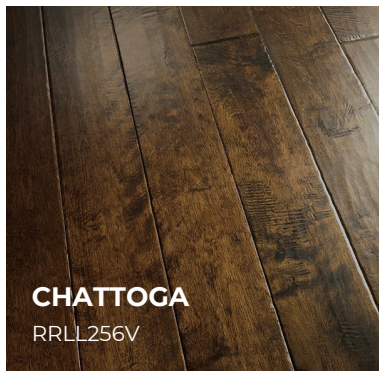

# RIVER RIDGE COLLECTION

Engineered  
Birch

50 Year  
Warranty

Lacey Act Compliant  
Floor Score Certified  
CARB Certified

On, Above,  
Below

Glue, Nail,  
Staple, Float

## ABOUT THE RIVER RIDGE COLLECTION

Palmetto Road's Madison Collection River Ridge Collection by Palmetto Road provides effortless elegance throughout the home. Offered in classic stain colors and varied length boards, this engineered series is created from the finest cold weather Birch hardwood. Each 5" fixed-width plank has been lightly hand scraped, distressed, and chiseled to add extra character to

## SPECIFICATIONS

<b>Construction</b>	Engineered	<b>Finish</b>	Ultra-Transparent Aluminum Oxide
<b>Species</b>	Birch	<b>Gloss Level</b>	Satin
<b>Dimensions</b>	5" x 15"-48" RL	<b>Packaging</b>	19.69 sf/ctn
<b>Thickness</b>	3/8"	<b>Installation</b>	Glue, nail, staple, float
<b>Wear Layer</b>	1.2 mm	<b>Grade</b>	On, above, below
<b>Surface Treatment</b>	Hand scraped, chiseled & lightly distressed	<b>Warranty</b>	50 yr. residential, 5 yr. commercial