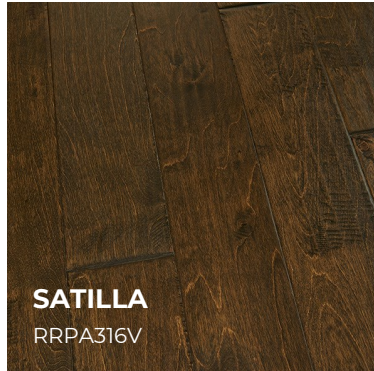

# RIVER RIDGE COLLECTION

Engineered  
Birch

50 Year  
Warranty

Lacey Act Compliant  
Floor Score Certified  
CARB Certified

On, Above,  
Below

Glue, Nail,  
Staple, Float

## ABOUT THE RIVER RIDGE COLLECTION

Palmetto Road's Madison Collection River Ridge Collection by Palmetto Road provides effortless elegance throughout the home. Offered in classic stain colors and varied length boards, this engineered series is created from the finest cold weather Birch hardwood. Each 5" fixed-width plank has been lightly hand scraped, distressed, and chiseled to add extra character to

## SPECIFICATIONS

<b>Construction</b>	Engineered	<b>Finish</b>	Ultra-Transparent Aluminum Oxide
<b>Species</b>	Birch	<b>Gloss Level</b>	Satin
<b>Dimensions</b>	5" x 15"-48" RL	<b>Packaging</b>	19.69 sf/ctn
<b>Thickness</b>	3/8"	<b>Installation</b>	Glue, nail, staple, float
<b>Wear Layer</b>	1.2 mm	<b>Grade</b>	On, above, below
<b>Surface Treatment</b>	Hand scraped, chiseled & lightly distressed	<b>Warranty</b>	50 yr. residential, 5 yr. commercial