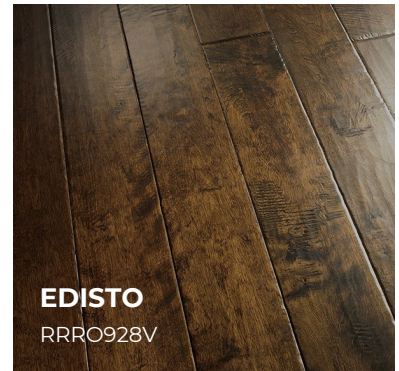

# RIVER RIDGE COLLECTION

Engineered  
Birch

50 Year  
Warranty

Lacey Act Compliant  
Floor Score Certified  
CARB Certified

On, Above,  
Below

Glue, Nail,  
Staple, Float

## ABOUT THE RIVER RIDGE COLLECTION

Palmetto Road's Madison Collection River Ridge Collection by Palmetto Road provides effortless elegance throughout the home. Offered in classic stain colors and varied length boards, this engineered series is created from the finest cold weather Birch hardwood. Each 5" fixed-width plank has been lightly hand scraped, distressed, and chiseled to add extra character to