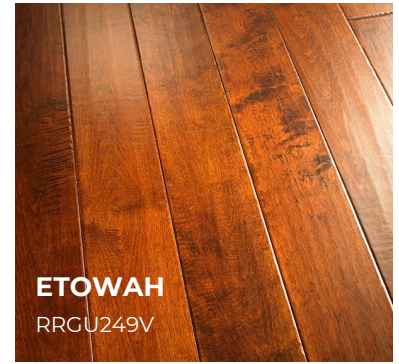

# RIVER RIDGE COLLECTION

Engineered  
Birch

50 Year  
Warranty

Lacey Act Compliant  
Floor Score Certified  
CARB Certified

On, Above,  
Below

Glue, Nail,  
Staple, Float

## ABOUT THE RIVER RIDGE COLLECTION

Palmetto Road's Madison Collection River Ridge Collection by Palmetto Road provides effortless elegance throughout the home. Offered in classic stain colors and varied length boards, this engineered series is created from the finest cold weather Birch hardwood. Each 5" fixed-width plank has been lightly hand scraped, distressed, and chiseled to add extra character to

## SPECIFICATIONS

<b>Construction</b>	Engineered	<b>Finish</b>	Ultra-Transparent Aluminum Oxide
<b>Species</b>	Birch	<b>Gloss Level</b>	Satin
<b>Dimensions</b>	5" x 15"-48" RL	<b>Packaging</b>	19.69 sf/ctn
<b>Thickness</b>	3/8"	<b>Installation</b>	Glue, nail, staple, float
<b>Wear Layer</b>	1.2 mm	<b>Grade</b>	On, above, below
<b>Surface Treatment</b>	Hand scraped, chiseled & lightly distressed	<b>Warranty</b>	50 yr. residential, 5 yr. commercial