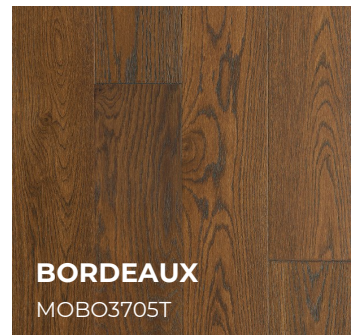

# MONET COLLECTION

Engineered French Oak

50 Year Warranty

FloorScore  
EPA Certified  
Lacey Act Compliant

On, Above,  
Below

Glue, Nail,  
Staple, Float

## ABOUT THE MONET COLLECTION

Palmetto Road's Monet Collection features sliced French Oak wood with natural, long, and elegant grain patterns. Choose from a range of designer hardwood colors and, as complementary shades of fabric, walls and natural light play upon it, color variations spring forth to dazzle the eye. Monet floors feature a premium finish chosen to preserve beautiful shades, for beauty that both inspires and endures.