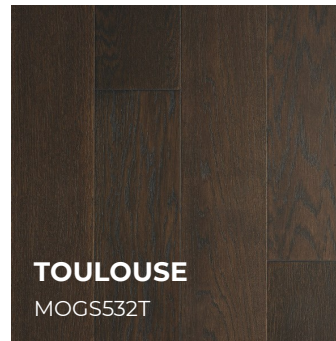

# MONET COLLECTION

Engineered French Oak

50 Year Warranty

FloorScore  
EPA Certified  
Lacey Act Compliant

On, Above,  
Below

Glue, Nail,  
Staple, Float

## ABOUT THE MONET COLLECTION

Palmetto Road's Monet Collection features sliced French Oak wood with natural, long, and elegant grain patterns. Choose from a range of designer hardwood colors and, as complementary shades of fabric, walls and natural light play upon it, color variations spring forth to dazzle the eye. Monet floors feature a premium finish chosen to preserve beautiful shades, for beauty that both inspires and endures.