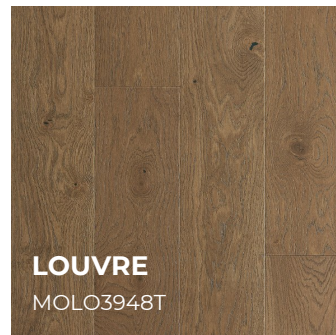

# MONET COLLECTION

Engineered French Oak

50 Year Warranty

FloorScore  
EPA Certified  
Lacey Act Compliant

On, Above,  
Below

Glue, Nail,  
Staple, Float

## ABOUT THE MONET COLLECTION

Palmetto Road's Monet Collection features sliced French Oak wood with natural, long, and elegant grain patterns. Choose from a range of designer hardwood colors and, as complementary shades of fabric, walls and natural light play upon it, color variations spring forth to dazzle the eye. Monet floors feature a premium finish chosen to preserve beautiful shades, for beauty that both inspires and endures.