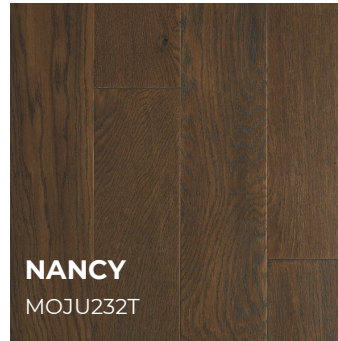

# MONET COLLECTION

Engineered French Oak

50 Year Warranty

FloorScore  
EPA Certified  
Lacey Act Compliant

On, Above,  
Below

Glue, Nail,  
Staple, Float

## ABOUT THE MONET COLLECTION

Palmetto Road's Monet Collection features sliced French Oak wood with natural, long, and elegant grain patterns. Choose from a range of designer hardwood colors and, as complementary shades of fabric, walls and natural light play upon it, color variations spring forth to dazzle the eye. Monet floors feature a premium finish chosen to preserve beautiful shades, for beauty that both inspires and endures.