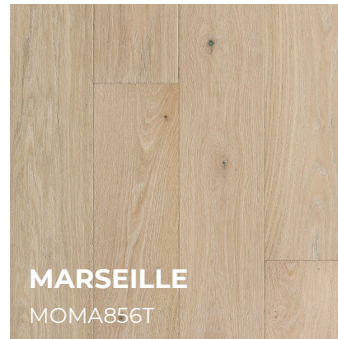

# MONET COLLECTION

Engineered French Oak

50 Year Warranty

FloorScore  
EPA Certified  
Lacey Act Compliant

On, Above,  
Below

Glue, Nail,  
Staple, Float

## ABOUT THE MONET COLLECTION

Palmetto Road's Monet Collection features sliced French Oak wood with natural, long, and elegant grain patterns. Choose from a range of designer hardwood colors and, as complementary shades of fabric, walls and natural light play upon it, color variations spring forth to dazzle the eye. Monet floors feature a premium finish chosen to preserve beautiful shades, for beauty that both inspires and endures.