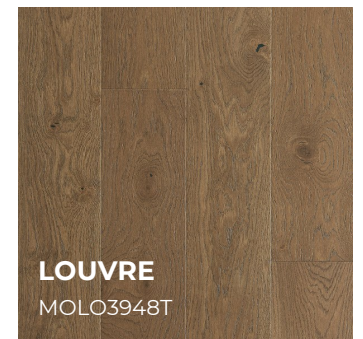

Twenty & Oak

Scan to learn more

Clermont

MONET COLLECTION

Engineered French Oak

50 Year Warranty

FloorScore
EPA Certified
Lacey Act Compliant

On, Above,
Below

Glue, Nail,
Staple, Float

ABOUT THE MONET COLLECTION

Palmetto Road's Monet Collection features sliced French Oak wood with natural, long, and elegant grain patterns. Choose from a range of designer hardwood colors and, as complementary shades of fabric, walls and natural light play upon it, color variations spring forth to dazzle the eye. Monet floors feature a premium finish chosen to preserve beautiful shades, for beauty that both inspires and endures.

SPECIFICATIONS

Construction	Engineered	Finish	Urethane
Species	French Oak	Gloss Level	Low gloss
Dimensions	6.5" x RL 15" - 48"	Packaging	22.38 sf/ctn
Thickness	3/8"	Installation	Glue, nail, staple, float
Wear Layer	1.2 mm	Grade	On, above, below
Surface Treatment	Slice faced & wire brushed	Warranty	50 yr. residential, 5 yr. commercial