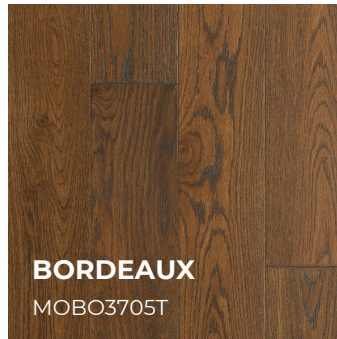

Twenty & Oak

Scan to learn more

Clermont

MONET COLLECTION

Engineered French Oak

50 Year Warranty

FloorScore
EPA Certified
Lacey Act Compliant

On, Above,
Below

Glue, Nail,
Staple, Float

ABOUT THE MONET COLLECTION

Palmetto Road's Monet Collection features sliced French Oak wood with natural, long, and elegant grain patterns. Choose from a range of designer hardwood colors and, as complementary shades of fabric, walls and natural light play upon it, color variations spring forth to dazzle the eye. Monet floors feature a premium finish chosen to preserve beautiful shades, for beauty that both inspires and endures.