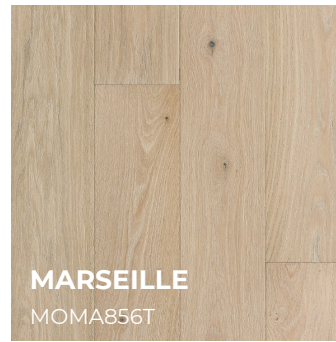

Twenty & Oak

Scan to learn more

Clermont

MONET COLLECTION

Engineered French Oak

50 Year Warranty

FloorScore
EPA Certified
Lacey Act Compliant

On, Above,
Below

Glue, Nail,
Staple, Float

ABOUT THE MONET COLLECTION

Palmetto Road's Monet Collection features sliced French Oak wood with natural, long, and elegant grain patterns. Choose from a range of designer hardwood colors and, as complementary shades of fabric, walls and natural light play upon it, color variations spring forth to dazzle the eye. Monet floors feature a premium finish chosen to preserve beautiful shades, for beauty that both inspires and endures.

SPECIFICATIONS

Construction	Engineered	Finish	Urethane
Species	French Oak	Gloss Level	Low gloss
Dimensions	6.5" x RL 15" - 48"	Packaging	22.38 sf/ctn
Thickness	3/8"	Installation	Glue, nail, staple, float
Wear Layer	1.2 mm	Grade	On, above, below
Surface Treatment	Slice faced & wire brushed	Warranty	50 yr. residential, 5 yr. commercial