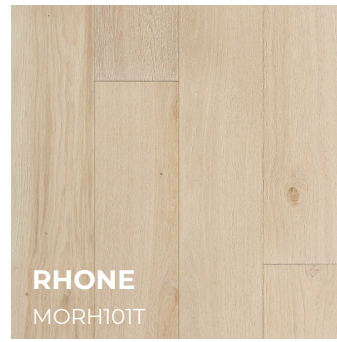

Twenty & Oak

Scan to learn more

Clermont

MONET COLLECTION

Engineered French Oak

50 Year Warranty

FloorScore
EPA Certified
Lacey Act Compliant

On, Above,
Below

Glue, Nail,
Staple, Float

ABOUT THE MONET COLLECTION

Palmetto Road's Monet Collection features sliced French Oak wood with natural, long, and elegant grain patterns. Choose from a range of designer hardwood colors and, as complementary shades of fabric, walls and natural light play upon it, color variations spring forth to dazzle the eye. Monet floors feature a premium finish chosen to preserve beautiful shades, for beauty that both inspires and endures.

SPECIFICATIONS

Construction	Engineered	Finish	Urethane
Species	French Oak	Gloss Level	Low gloss
Dimensions	6.5" x RL 15" - 48"	Packaging	22.38 sf/ctn
Thickness	3/8"	Installation	Glue, nail, staple, float
Wear Layer	1.2 mm	Grade	On, above, below
Surface Treatment	Slice faced & wire brushed	Warranty	50 yr. residential, 5 yr. commercial