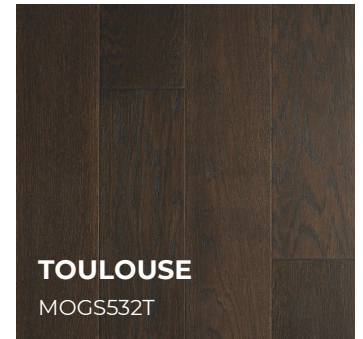

Twenty & Oak

Scan to learn more

Clermont

MONET COLLECTION

Engineered French Oak

50 Year Warranty

FloorScore
EPA Certified
Lacey Act Compliant

On, Above,
Below

Glue, Nail,
Staple, Float

ABOUT THE MONET COLLECTION

Palmetto Road's Monet Collection features sliced French Oak wood with natural, long, and elegant grain patterns. Choose from a range of designer hardwood colors and, as complementary shades of fabric, walls and natural light play upon it, color variations spring forth to dazzle the eye. Monet floors feature a premium finish chosen to preserve beautiful shades, for beauty that both inspires and endures.