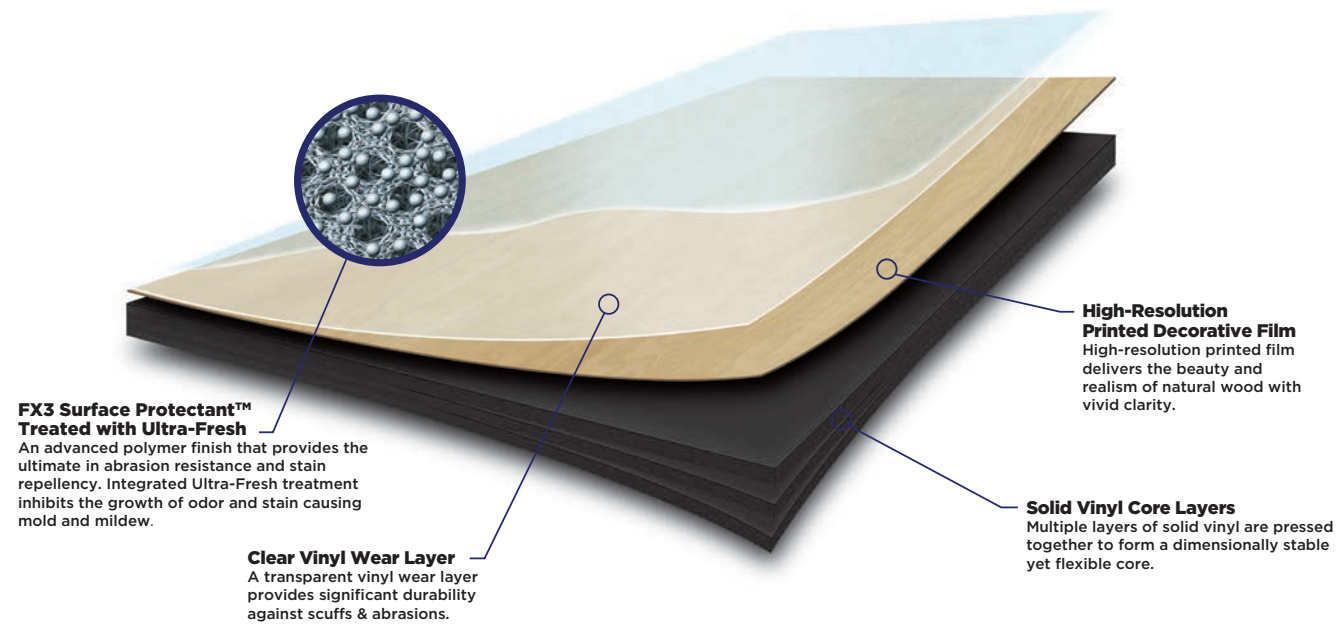

METROFLOR LVT

Flexible LVT by METROFLOR™

DÉJÀ NEW

20MIL GLUE-DOWN
LUXURY VINYL FLOORING

PHOTO: THE LIFE CHURCH, DANVILLE, IL
DÉJÀ NEW: SAN MARCOS OAK - FLINT GREY

PRODUCT CONSTRUCTION

WHY METROFLOR LVT?

FEATURE	BENEFIT
MOISTURE-RESISTANT SOLID VINYL CONSTRUCTION	<ul style="list-style-type: none"> Extremely durable, moisture-resistant, dimensionally stable, warm and comfortable under foot Resists peeling, cracking and delamination Will not harbor dusts or allergens FloorScore® Certified, thereby promoting good indoor air quality
VERSATILE GLUE-DOWN INSTALLATION	<ul style="list-style-type: none"> Can be installed over a variety of substrates when used in conjunction with Prevail™ adhesives Can be installed over Prevail GDP (Glue-Down Pad) when reduce sound transmission or reduced reflected sound is required, such as in multi-story applications
TOUGH, TRANSPARENT WEAR LAYER WITH FX3™ SURFACE PROTECTANT	<ul style="list-style-type: none"> The ultimate in abrasion protection Superior stain repellency for easy clean-up Integrated Ultra-Fresh inhibits the growth of odor and stain causing mold and mildew
AUTHENTIC LOOKS & TEXTURES	<ul style="list-style-type: none"> Natural hardwood or stone beauty with the exceptional performance of LVT Realistic embossing indistinguishable from real wood or stone High-definition visuals and rich surface textures deliver a natural appearance at a fraction of the cost
LOW MAINTENANCE	<ul style="list-style-type: none"> No waxing or surface treatments required Sweep, dust mop, or vacuum daily Damp mop as needed using Prevail™ Neutral Cleaner by Metroflor Use walk-off mats at outside entrances
APPLICATION VERSATILITY	<ul style="list-style-type: none"> Recommended for Retail, Healthcare, Assisted Living, Hospitality, Multi-Family, Corporate, Educational and Residential environments Resists water, spills, and moisture Suitable for baths, laundry rooms, kitchens, and below-grade (basement) applications