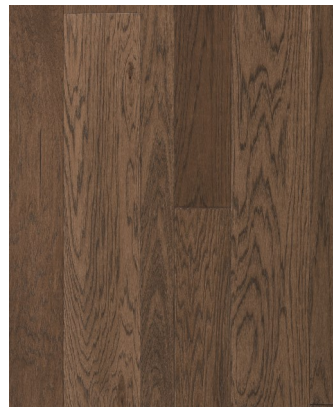

Sparrow
CPSP689V