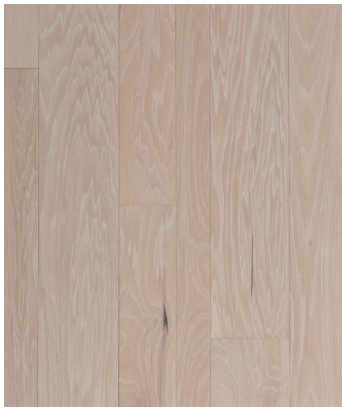

Feather
CPFT726V